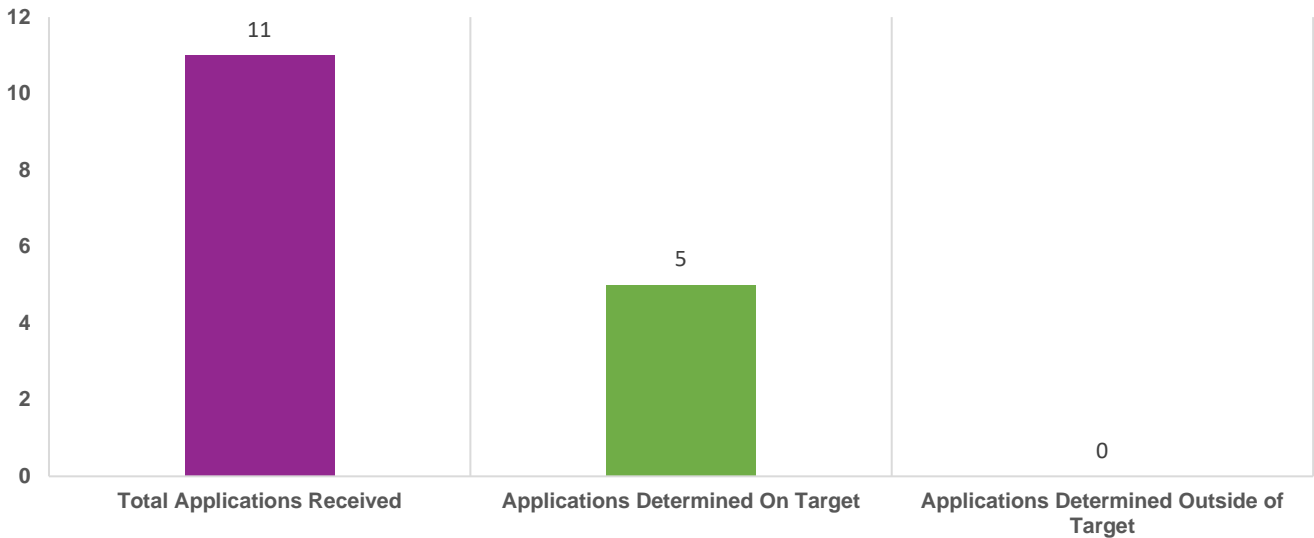

PLANNING SERVICES DEVELOPMENT MANAGEMENT

Quarterly Performance Statistics
01 October 2020 to 31 December 2020

APPLICATIONS OVERVIEW

EIA Applications: 1 - Major Applications: 4 - Minor Applications: 6

Total Applications Received	11
Applications Determined On Target	5
Applications Determined Outside of Target	0

TARGET RESULT **100.00%**

SUBMISSIONS OVERVIEW

Applications Received	26
Applications Determined On Target	14
Applications Determined Outside of Target	2

TARGET RESULT **85.71%**