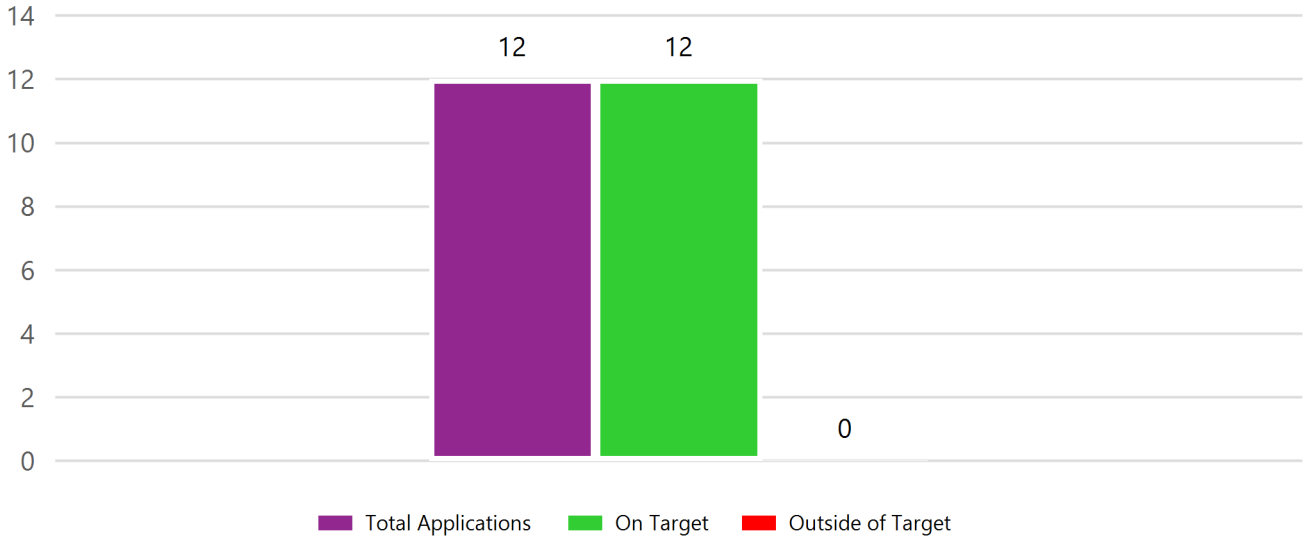

PLANNING SERVICES DEVELOPMENT MANAGEMENT

Quarterly Performance Statistics
01 July 2022 to 30 September 2022

APPLICATIONS OVERVIEW

EIA Applications: 0 - Major Applications: 5 - Minor Applications: 7

Applications Determined	12
On Target	12
Outside of Target	0

TARGET RESULT **100.00%**

SUBMISSIONS OVERVIEW

Submissions Determined	18
On Target	12
Outside of Target	6

TARGET RESULT **66.67%**